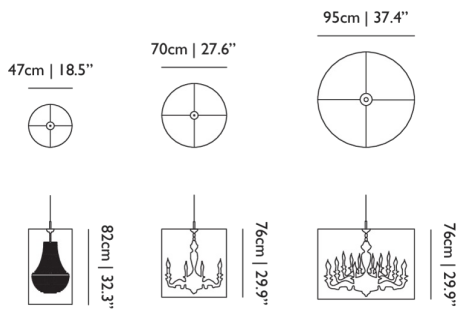

Dimensions

Product

WIDTH 47cm | 18.5"
HEIGHT 82cm | 32.3"
DEPTH 47cm | 18.5"
DIAMETER 47cm | 18.5"
WEIGHT NETTO 5.3kg | 11.68lbs

Packaging

WIDTH 52cm | 20.5"
HEIGHT 52cm | 20.5"
CUBAGE 0.14m³ | 4.97ft³
LENGTH 52cm | 20.5"
WEIGHT 4kg | 8.82lbs

Black

CANOPY

Chrome Canopy

Light Shade Shade / Light Shade Shade 70

Dimensions

Product

WIDTH 70cm | 27.6"**HEIGHT** 76cm | 29.9"**DEPTH** 70cm | 27.6"**DIAMETER** 70cm | 27.6"**WEIGHT NETTO** 6kg | 13.23lbs

Packaging

WIDTH 62cm | 24.4"**HEIGHT** 29cm | 11.4"**CUBAGE** 0.11m³ | 3.94ft³**LENGTH** 62cm | 24.4"**WEIGHT** 5kg | 11.02lbs

Technical CE

MATERIAL

Semi-transparent mirror film shade, metal frame structure

Dimensions

Product

WIDTH 95cm | 37.4"
HEIGHT 76cm | 29.9"
DEPTH 95cm | 37.4"
DIAMETER 95cm | 37.4"
WEIGHT NETTO 11.1kg | 24.47lbs

Packaging

WIDTH 72cm | 28.3"
HEIGHT 41cm | 16.1"
CUBAGE 0.21m³ | 7.51ft³
LENGTH 72cm | 28.3"
WEIGHT 16kg | 35.27lbs