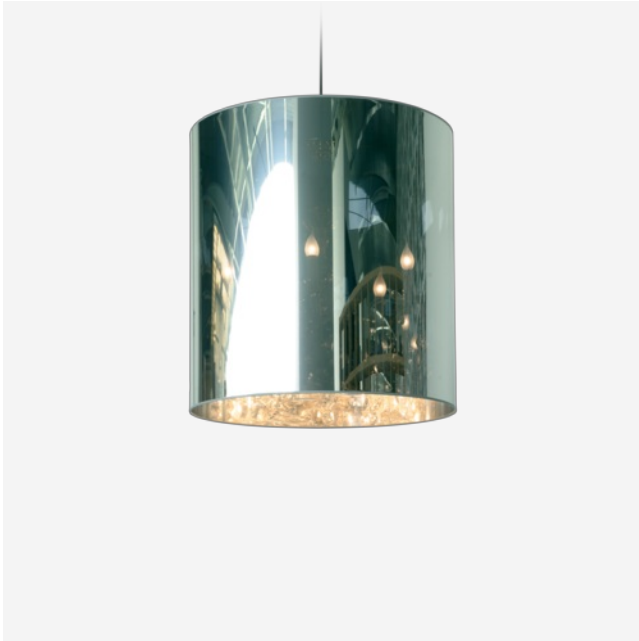

m o o o i

Light Shade Shade

JURGEN BEY

Light Shade Shade is a one way mirror that reflects its environment as well as concealing the chandelier within. When the light is turned on, the 'Light Shade Shade' reveals its unforeseen identity and projects the former beauty that lies within.

Detailing

The light shines beautifully through the space through its foil hood. The interior evokes the feeling of an exclusive hall of mirrors.

Colours

Semi-transparent
mirror

Light Shade Shade / Light Shade Shade 47