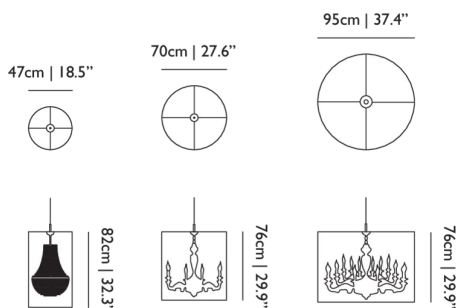

Dimensions

Product

WIDTH 47cm | 18.5"
HEIGHT 82cm | 32.3"
DEPTH 47cm | 18.5"
DIAMETER 47cm | 18.5"
WEIGHT NETTO 5.3kg | 11.68lbs

Packaging

WIDTH 52cm | 20.5"
HEIGHT 52cm | 20.5"
CUBAGE 0.14m³ | 4.97ft³
LENGTH 52cm | 20.5"
WEIGHT 4kg | 8.82lbs

Black

CANOPY

Chrome Canopy

Light Shade Shade / Light Shade Shade Shade 47

Dimensions

Product

WIDTH 47cm | 18.5"
HEIGHT 82cm | 32.3"
DEPTH 47cm | 18.5"
DIAMETER 47cm | 18.5"

Packaging

WIDTH 50cm | 19.7"
HEIGHT 90cm | 35.4"
CUBAGE 0.23m³ | 7.95ft³
LENGTH 50cm | 19.7"
WEIGHT 3.5kg | 7.72lbs

Technical

MATERIAL

Semi-transparent mirror film shade, metal frame structure

Light Shade Shade / Light Shade Shade Shade 70

Dimensions

Product

WIDTH 70cm | 27.6"
HEIGHT 76cm | 29.9"
DEPTH 70cm | 27.6"
DIAMETER 70cm | 27.6"

Packaging

WIDTH 73cm | 28.7"
HEIGHT 84cm | 33.1"
CUBAGE 0.45m³ | 15.81ft³
LENGTH 73cm | 28.7"
WEIGHT 4kg | 8.82lbs