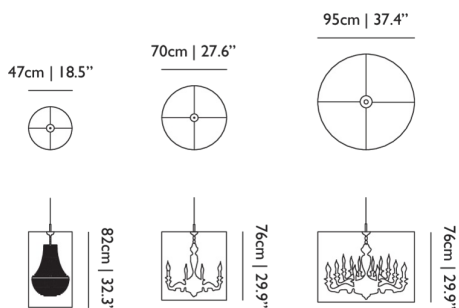

Dimensions

Product

WIDTH 47cm | 18.5"
HEIGHT 82cm | 32.3"
DEPTH 47cm | 18.5"
DIAMETER 47cm | 18.5"
WEIGHT NETTO 5.3kg | 11.68lbs

Packaging

WIDTH 52cm | 20.5"
HEIGHT 52cm | 20.5"
CUBAGE 0.14m³ | 4.97ft³
LENGTH 52cm | 20.5"
WEIGHT 4kg | 8.82lbs

50/60

LAMPHOLDER

E26

CABLE LENGTH

400cm | 157.5"

DIMMING & LIGHTING CONTROL

Mains dimmable with compatible light source

See last page for more information about the dimming possibilities.**INSTALLATION REQUIRED**

Black

CANOPY

Chrome Canopy

Light Shade Shade / Light Shade Shade 70

Dimensions

Product

WIDTH 70cm | 27.6"**HEIGHT** 76cm | 29.9"**DEPTH** 70cm | 27.6"**DIAMETER** 70cm | 27.6"**WEIGHT NETTO** 6kg | 13.23lbs

Packaging

WIDTH 62cm | 24.4"**HEIGHT** 29cm | 11.4"**CUBAGE** 0.11m³ | 3.94ft³**LENGTH** 62cm | 24.4"**WEIGHT** 5kg | 11.02lbs

Technical CE

MATERIAL

Semi-transparent mirror film shade, metal frame structure