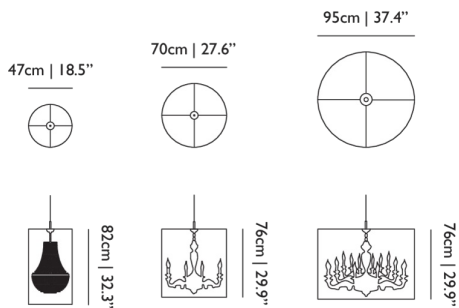

Dimensions

Product

WIDTH 47cm | 18.5"
HEIGHT 82cm | 32.3"
DEPTH 47cm | 18.5"
DIAMETER 47cm | 18.5"
WEIGHT NETTO 5.3kg | 11.68lbs

Packaging

WIDTH 52cm | 20.5"
HEIGHT 52cm | 20.5"
CUBAGE 0.14m³ | 4.97ft³
LENGTH 52cm | 20.5"
WEIGHT 4kg | 8.82lbs

Black

CANOPY

Chrome Canopy

Light Shade Shade / Light Shade Shade 70

Dimensions

Product

WIDTH 70cm | 27.6"**HEIGHT** 76cm | 29.9"**DEPTH** 70cm | 27.6"**DIAMETER** 70cm | 27.6"**WEIGHT NETTO** 6kg | 13.23lbs

Packaging

WIDTH 62cm | 24.4"**HEIGHT** 29cm | 11.4"**CUBAGE** 0.11m³ | 3.94ft³**LENGTH** 62cm | 24.4"**WEIGHT** 5kg | 11.02lbs

Technical CE

MATERIAL

Semi-transparent mirror film shade, metal frame structure