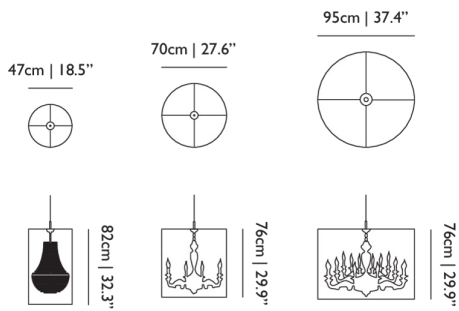

Black

CANOPY

Chrome Canopy

Light Shade Shade / Light Shade Shade Shade 47

Dimensions

Product

WIDTH 47cm | 18.5"
HEIGHT 82cm | 32.3"
DEPTH 47cm | 18.5"
DIAMETER 47cm | 18.5"

Packaging

WIDTH 50cm | 19.7"
HEIGHT 90cm | 35.4"
CUBAGE 0.23m³ | 7.95ft³
LENGTH 50cm | 19.7"
WEIGHT 3.5kg | 7.72lbs

Technical

MATERIAL

Semi-transparent mirror film shade, metal frame structure

Light Shade Shade / Light Shade Shade Shade 70

Dimensions

Product

WIDTH 70cm | 27.6"
HEIGHT 76cm | 29.9"
DEPTH 70cm | 27.6"
DIAMETER 70cm | 27.6"

Packaging

WIDTH 73cm | 28.7"
HEIGHT 84cm | 33.1"
CUBAGE 0.45m³ | 15.81ft³
LENGTH 73cm | 28.7"
WEIGHT 4kg | 8.82lbs

Technical

MATERIAL

Semi-transparent mirror film shade, metal frame structure

Light Shade Shade / Light Shade Shade Shade 95

Dimensions

Product

WIDTH 95cm | 37.4"
HEIGHT 76cm | 29.9"
DEPTH 95cm | 37.4"
DIAMETER 95cm | 37.4"