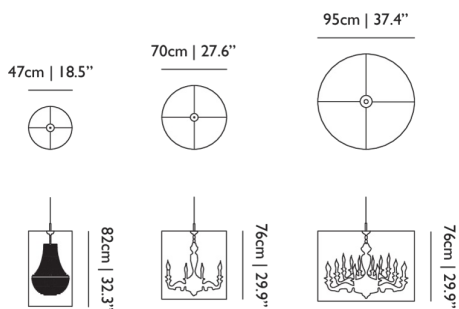

Black

CANOPY

Chrome Canopy

Light Shade Shade / Light Shade Shade Shade 47

Dimensions

Product

WIDTH 47cm | 18.5"
HEIGHT 82cm | 32.3"
DEPTH 47cm | 18.5"
DIAMETER 47cm | 18.5"

Packaging

WIDTH 50cm | 19.7"
HEIGHT 90cm | 35.4"
CUBAGE 0.23m³ | 7.95ft³
LENGTH 50cm | 19.7"
WEIGHT 3.5kg | 7.72lbs

Technical

MATERIAL

Semi-transparent mirror film shade, metal frame structure

Light Shade Shade / Light Shade Shade Shade 70

Dimensions

Product

WIDTH 70cm | 27.6"
HEIGHT 76cm | 29.9"
DEPTH 70cm | 27.6"
DIAMETER 70cm | 27.6"

Packaging

WIDTH 73cm | 28.7"
HEIGHT 84cm | 33.1"
CUBAGE 0.45m³ | 15.81ft³
LENGTH 73cm | 28.7"
WEIGHT 4kg | 8.82lbs

Technical

MATERIAL

Semi-transparent mirror film shade, metal frame structure

Light Shade Shade / Light Shade Shade Shade 95

Dimensions

Product

WIDTH 95cm | 37.4"
HEIGHT 76cm | 29.9"
DEPTH 95cm | 37.4"
DIAMETER 95cm | 37.4"